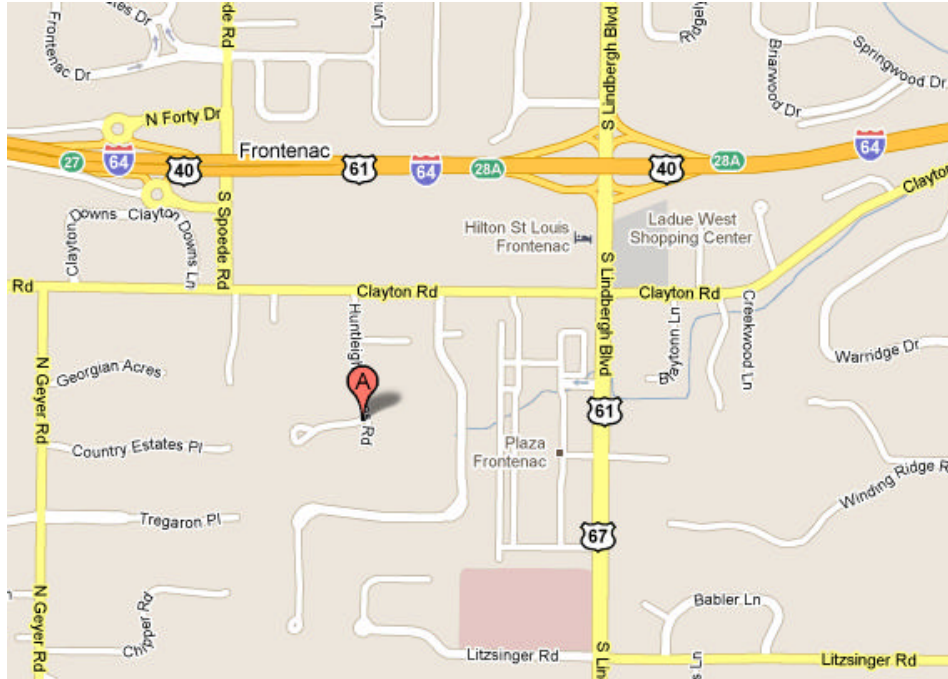

### Directions to the Landesman's

#### From Highway 40/64:

1. Exit on **Lindbergh** and turn South;
2. Turn Right on to **Clayton Rd.** (just 1 block);
3. Proceed exactly 0.2 of a mile (at flashing yellow light) and turn Left into **Huntleigh Downs**
4. Turn right at the little address marker sign, at the top of the hill, and proceed to 30 Huntleigh Downs (left side of street at top of hill).

#### From Highway 170:

1. Take Hwy. **170 to Highway 40/64**...then follow above directions; OR
2. Exit on **Ladue Rd** – Turn Left (West);
3. Turn Left on **McKnight Rd**;
4. Turn Right on **Clayton Rd**;
5. Turn Left on **Huntleigh Downs** (at flashing yellow light, 2 blocks past Lindbergh);
6. Proceed to the top of the hill and veer Right at the address sign;
7. Proceed to 30 Huntleigh Downs (left side of street, at top of hill).

#### From Clayton Rd:

1. Turn South in to **Huntleigh Downs** (at the flashing yellow light);
2. Proceed to the top of the hill and veer Right at the address sign;
3. Proceed to 30 Huntleigh Downs (left side of street, at top of hill).